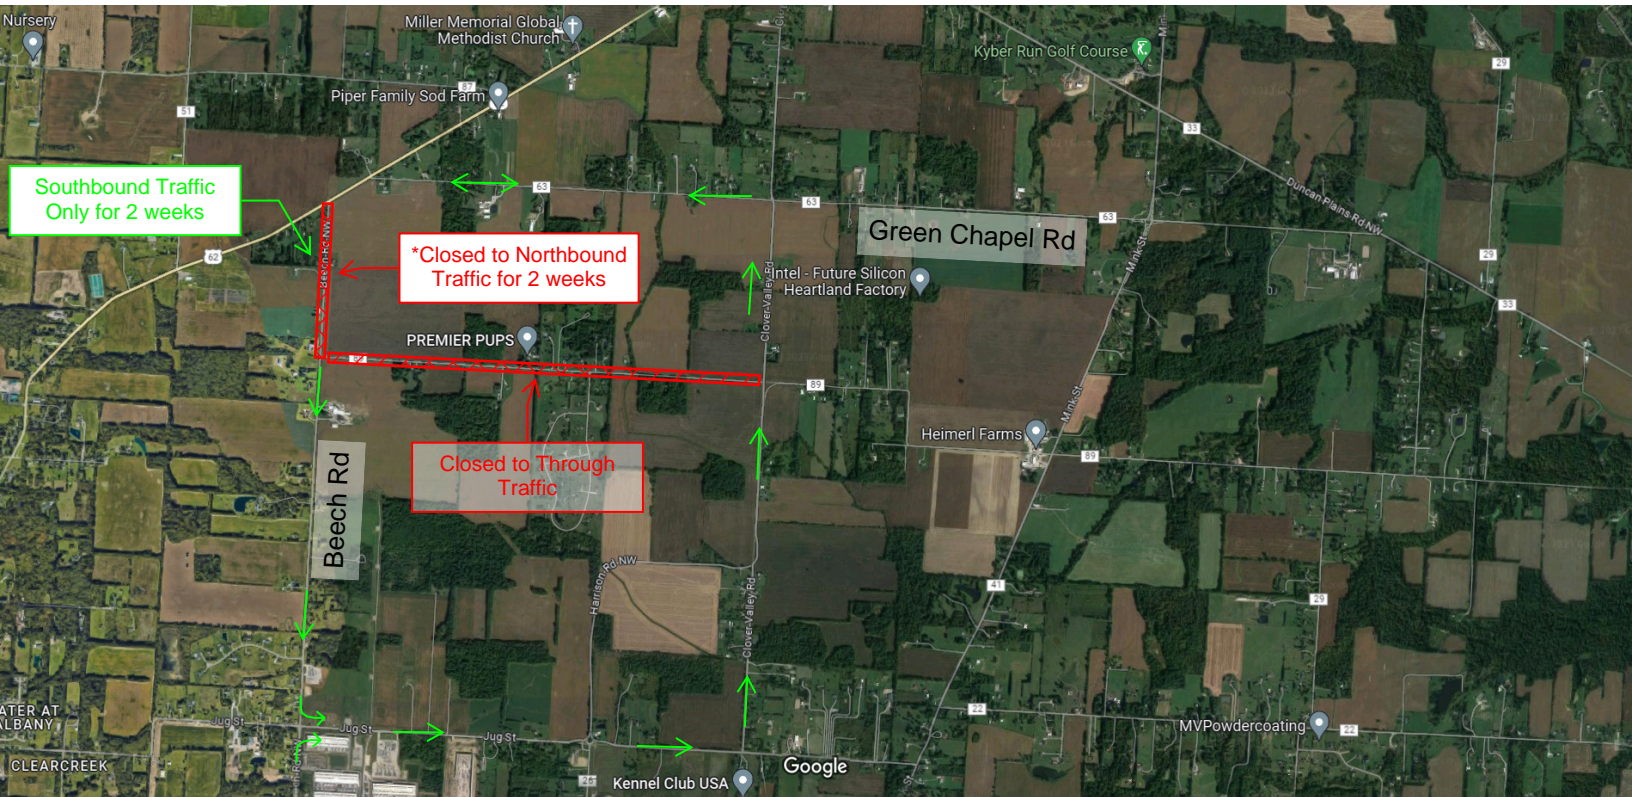

Columbia Gas Beech Rd Closure Detour

November 2, 2023 - January 2, 2024

*Bi-directional traffic after initial 2 weeks by temporary traffic signals